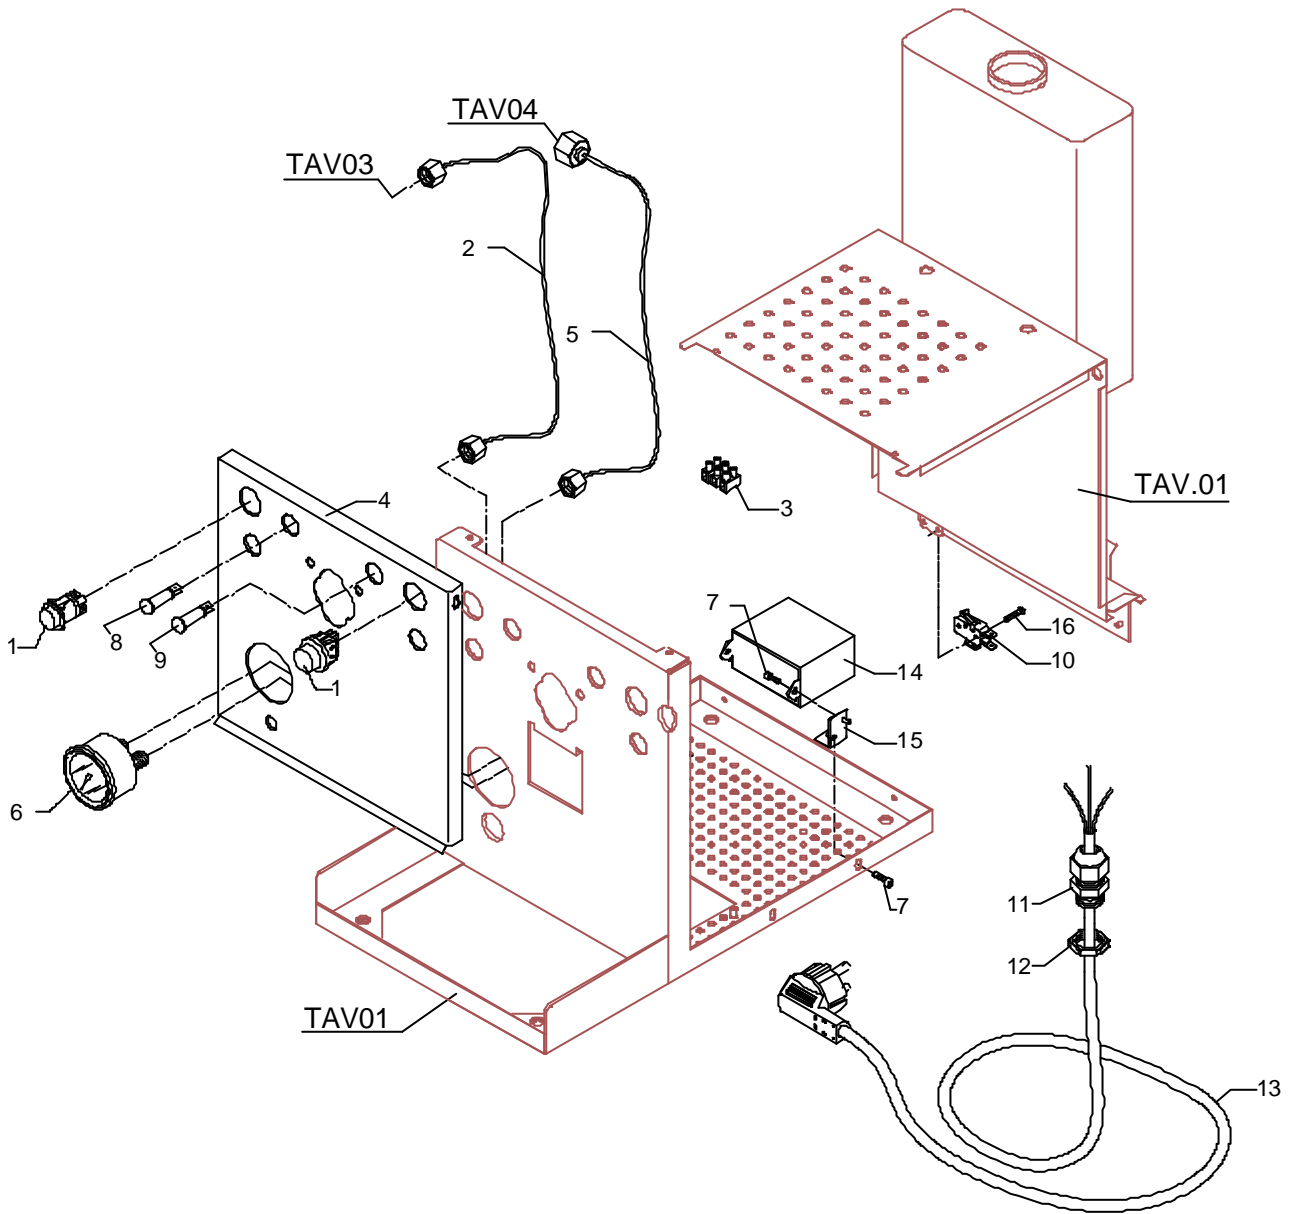

BEZZERA
dal 1901

Tav.04A

POS	DESCRIPTION	CODE	REFERENCE
1	PLUG 1/4"G ES.16 H13 OT	5226405	-
2	GASKET D6.5	7492003	-
3	STRAIGHT FITTING M10 OT	5225205	-
4	PROBE SHEATH D8 X 45 HOLE D3 PTFE	5192001	-
5	STRAIGHT FITTING 1/4"G X M10 OT	5225209	-
6	LEVEL PROBE 1GR D3 X 110 X 6.3	5265804	-
7	SCREW TCEI M4X12	7816002	-
8	WASHER D5X1 UNI 6592 OT	7825003	-
9	BOILER	5320520.01BL	-
10	SCREW TE M4X8 UNI 5739 A2	7816409	-
11	OR GASKET D73 X 3 VITON	7496040	-
12	HEATING ELEMENT V110/120 W1200	5721128	-
12	HEATING ELEMENT 220/240V W1100-1300	5722239	-
13	SCREW TE M6X14 UNI 5739 OT	7816422	-
14	WASHER D5X1 UNI 6592 OT	7825003	-
15	THERMIC SAFETY DEVICE 250V 115°C	7634813	-
16	NUT M4 OT	7822603	-
17	PLUG 1/8"G ES.12 H10 HOLE M4 OT	5226411	-
18	GROUND WIRE	7663573	-
19	WASHER Ø 4	7814001	-
20	SCREW TE M4X16 UNI 5739 OT	7826402	-

POS	DESCRIPTION	CODE	REFERENCE
1	PUMP-SOLENOID VALVE HOSE	5194578LL	-
2	CLAMP	7611516	-
3	RUBBER-HOLDER FITTING	7303006	-
4	HOSE 8X5 L=750 SILICONE	5194582	-
5	VIBRATION PUMP 230V 50HZ	7731009	-
5	VIBRATION PUMP 120V 50/60Hz	7731011	-
5	VIBRATION PUMP 240V 50/60Hz	7731014	-
6	VIBRATION-DAMPING	7470602	-
7	UNION ELBOW 1/8"G	7303001	-
8	PLAIN WASHER D5 X 11 X 1	7805009	-
9	SCREW TCEI M4X16	7816004	-

POS	DESCRIPTION	CODE	REFERENCE
1	BIPOLAR SWITCH	7633331	-
2	PUMP PRESSURE GAUGE CAPILLARY	7400902	-
3	CLAMP 3 CONTACTS	7612511	-
4	GROUP FRONTAL	5074449SG	-
5	PRESSURE GAUGE CAPILLARY	7400901	-
6	PRESSURE GAUGE D60 DOUBLE SCALE	7432524	-
7	SCREW TE M4X16 UNI 5739 OT	7826402	-
8	GREEN LAMP 110/240V	7633622	-
9	ORANGE LAMP 110/240V	7633621	-
10	MICROSWITCH	7633907	-
11	FAIRLEAD WITH HOLE RUBBER	7614007	-
12	NUT PG13,5 POLYAMIDE	7614006	-
13	CABLE WITH SHUKO PLUG	7555001	-
13	CABLE WITH USA PLUG	7551001	-
13	CABLE WITH AUSTRALIAN PLUG	7552001	-
13	CABLE WITH SWITZERLAND PLUG	7555003	-
14	LEVEL REGULATOR 2S 230V	7661040	-
14	LEVEL REGULATOR 2S 110V	7661039	-
14	LEVEL REGULATOR 2S 240V	7661041	-
15	LEVEL REGULATOR SUPPORT	5058433LW	-
16	SCREW TTEI M4X25 INOX	7819911	-