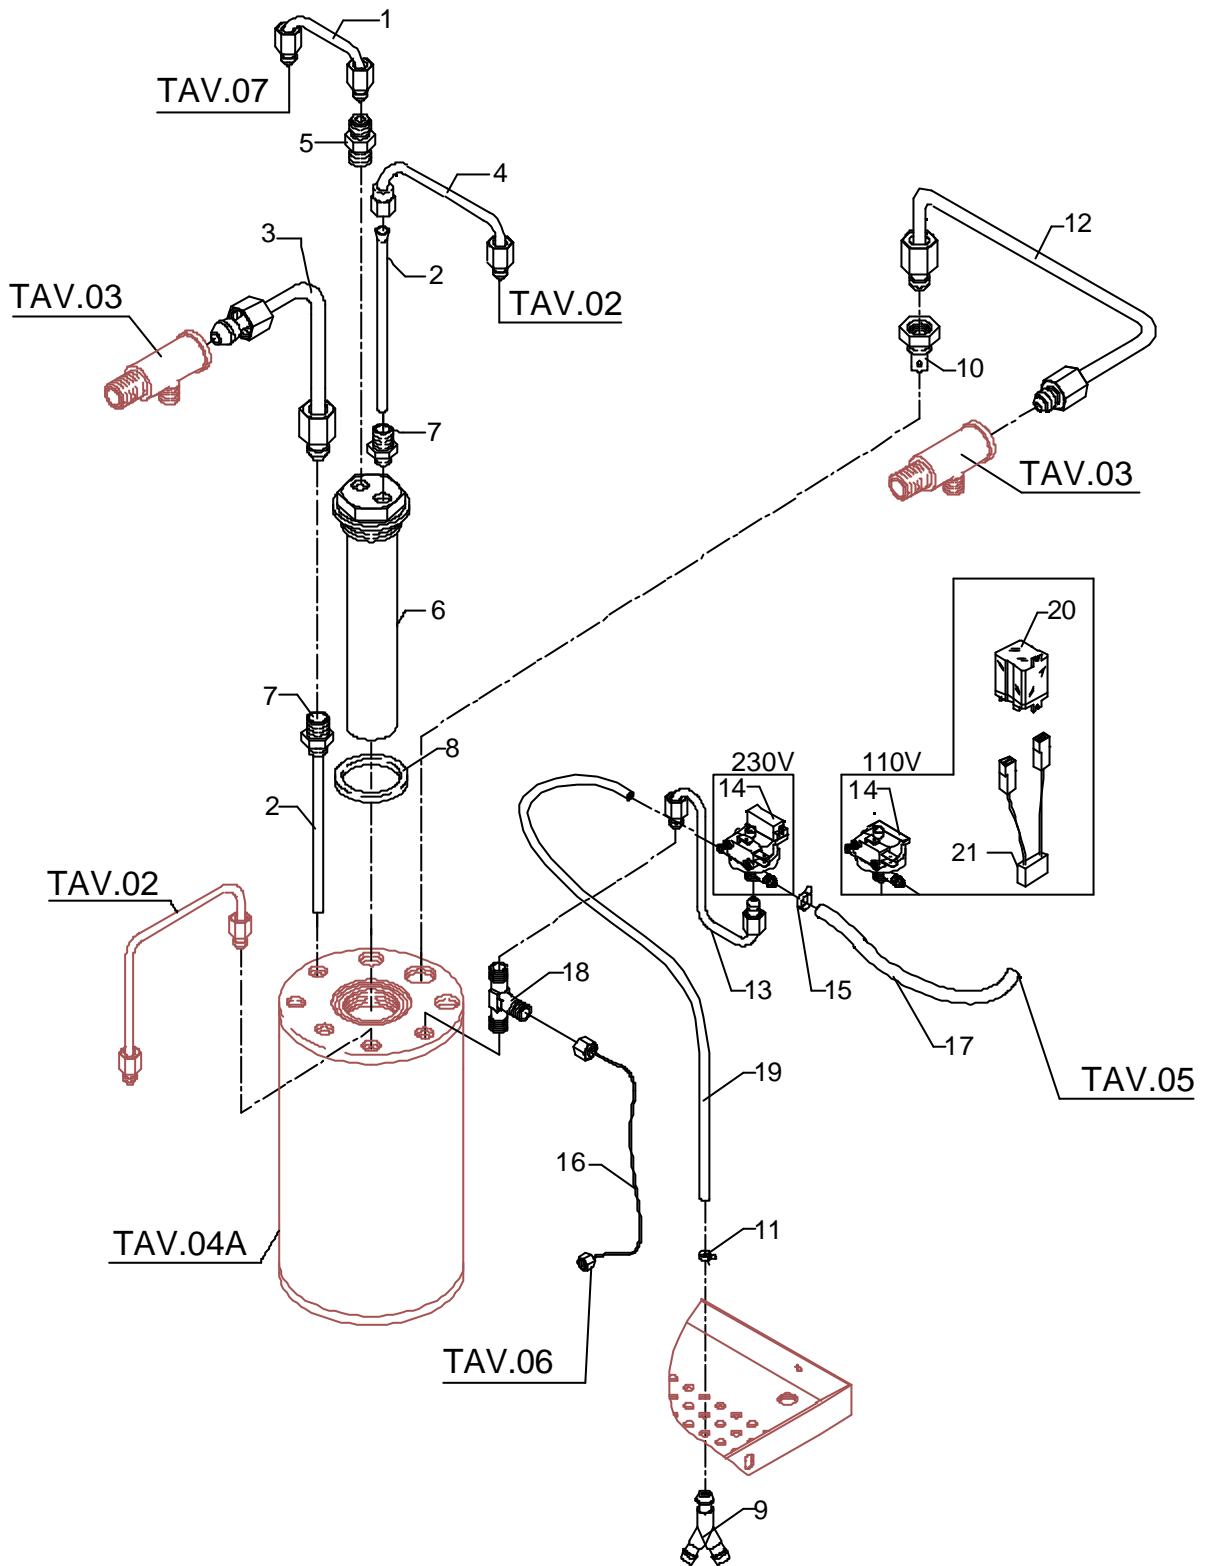

POS	DESCRIPTION	CODE	REFERENCE
1	EXCHANGER-GROUP SOLENOID VALVE HOSE	5162185.01LL	-
2	SUCTION HOSE D6 L=130MM PTFE	5192301	-
3	WATER TAP HOSE	5162310LL	-
4	EXCHANGER LOAD HOSE	5162304LL	-
5	STRAIGHT FITTING 1/8"G OT	7304502	-
6	ASSEMBLY EXCHANGER HOSE POLISHED	5329005.01BL	-
7	STRAIGHT FITTING 1/8"G X M12 OT	5302006	-
8	GASKET D32 X 3 BRASS	5495007	-
9	FITTING "Y"	7303033	-
10	FITTING 3/8"GX1/4"G	5302070	-
11	CLAMP	7611504	-
12	STEAM TAP HOSE	5162301LL	-
13	PRESSOSTAT HOSE	5162203.02LL	-
14	PRESSOSTAT XP700+C111P 230V	7433017	-
14	PRESSOSTAT XP110+C110P 110V	7433012	-
15	CLAMP	7611504	-
16	PRESSURE GAUGE CAPILLARY	7400901	-
17	HOSE 6X4 L=300 SILICONE	5194548	-
18	FITTING	7304514	-
19	HOSE Ø 8x5 SILICONE L=350	5194549	-
20	RELAY 110V	7635418	-
21	FILTER RC	7663005R	-