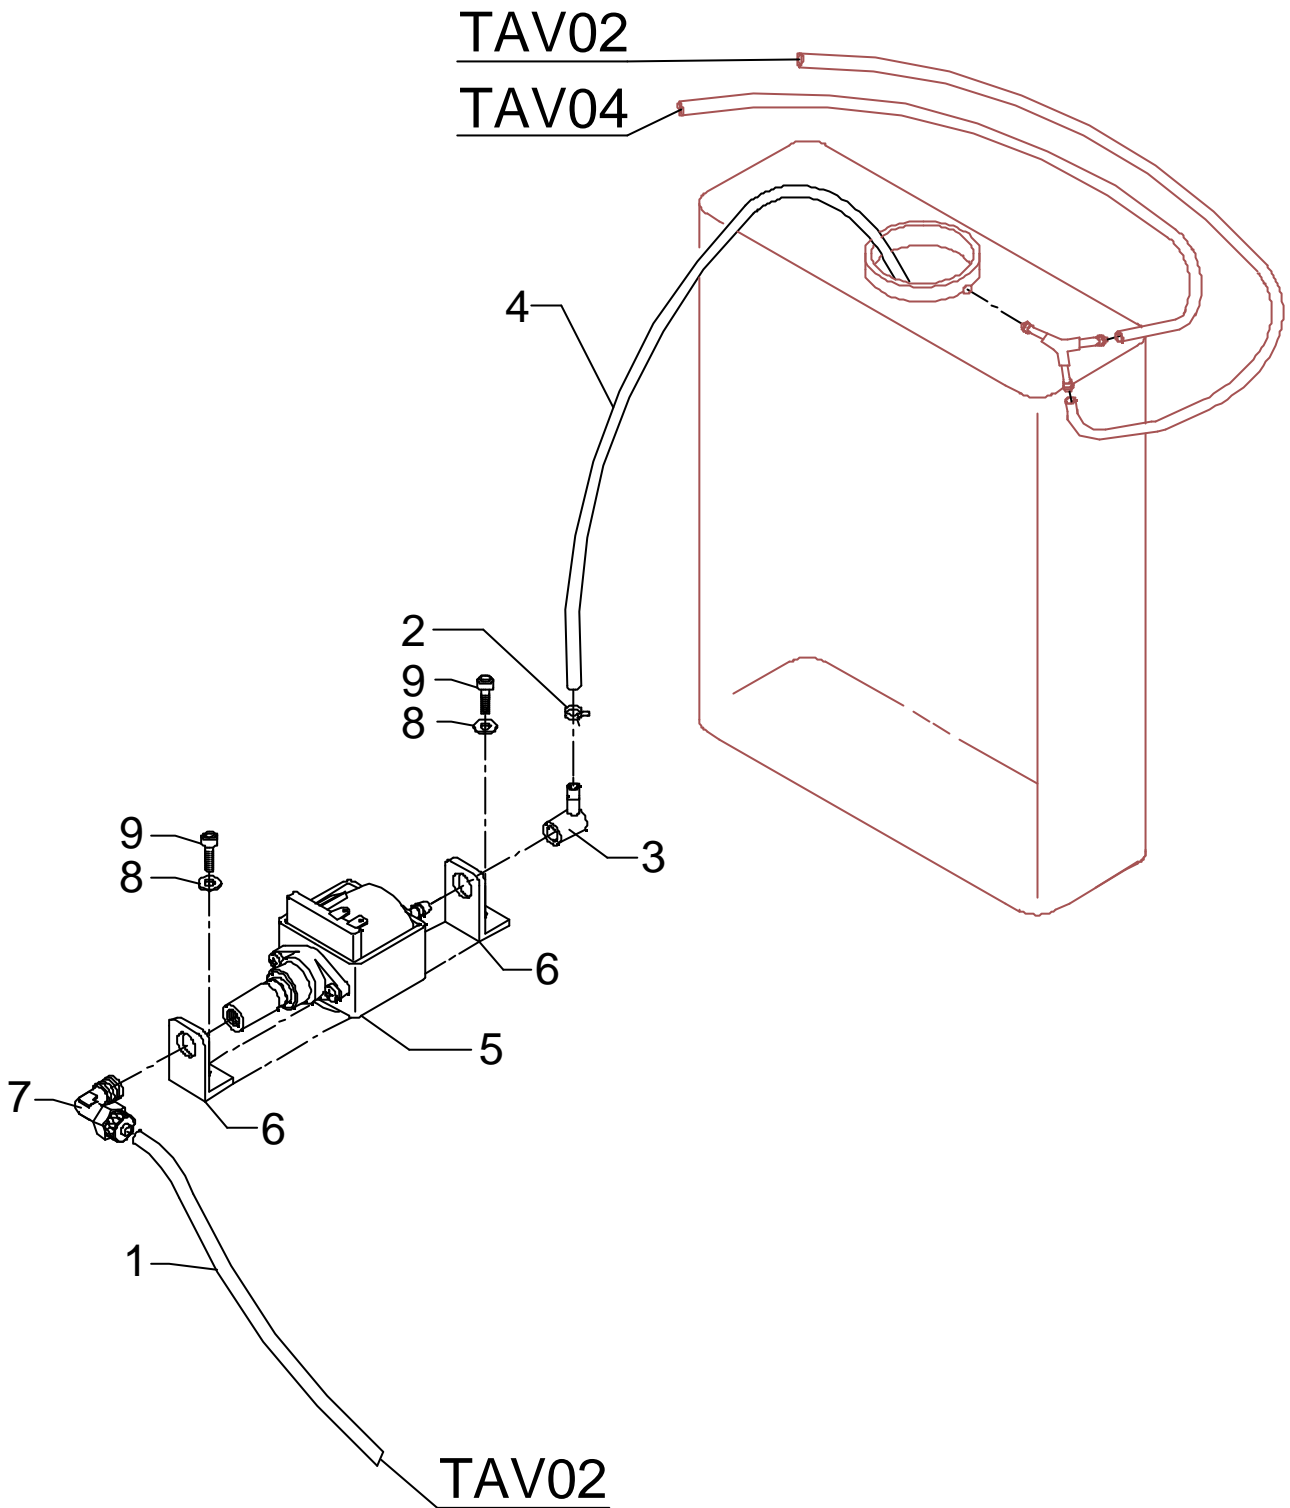

POS	DESCRIPTION	CODE	REFERENCE
1	PUMP-SOLENOID VALVE HOSE	5194578LL	-
2	CLAMP	7611516	-
3	RUBBER-HOLDER FITTING	7303006	-
4	HOSE 8X5 L=750 SILICONE	5194582	-
5	VIBRATION PUMP 230V 50HZ	7731009	-
5	VIBRATION PUMP 120V 50/60Hz	7731011	-
5	VIBRATION PUMP 240V 50/60Hz	7731014	-
6	VIBRATION-DAMPING	7470602	-
7	UNION ELBOW 1/8"G	7303001	-
8	PLAIN WASHER D5 X 11 X 1	7805009	-
9	SCREW TCEI M4X16	7816004	-