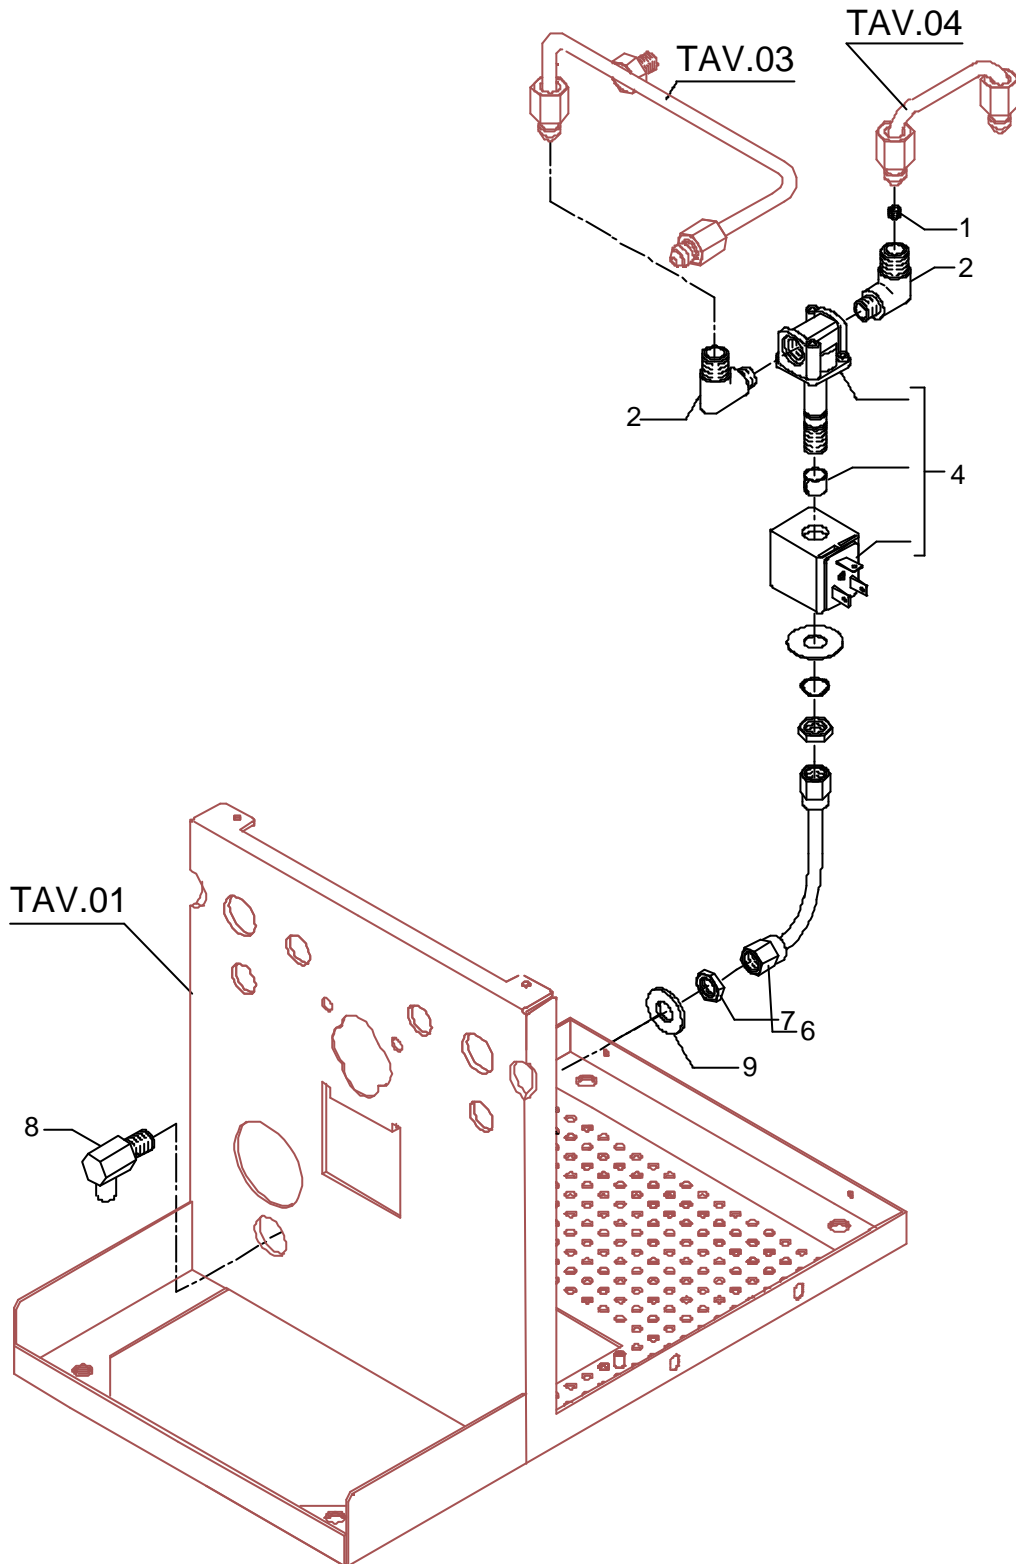

POS	DESCRIPTION	CODE	REFERENCE
1	JET M6 X 6 HOLE D1.2 OT	5223005	-
2	UNION ELBOW M12X1/8"G	5301504	-
4	SOLENOID VALVE 3 WAY 115V ODE	7701117	-
4	SOLENOID VALVE 3 WAY 230V ODE	7702316	-
4	SOLENOID VALVE 3 WAY 240V ODE	7702411	-
6	SOLENOID VALVE DRAIN HOSE	5194560LL	-
7	NUT 1/8"G H3	5221844	-
8	DRAIN FITTING FOR SURPRESSION VALVE 1/8"G CHROMED	5283018CM	-
9	WASHER D10 UNI 6592 A2	7815001	-