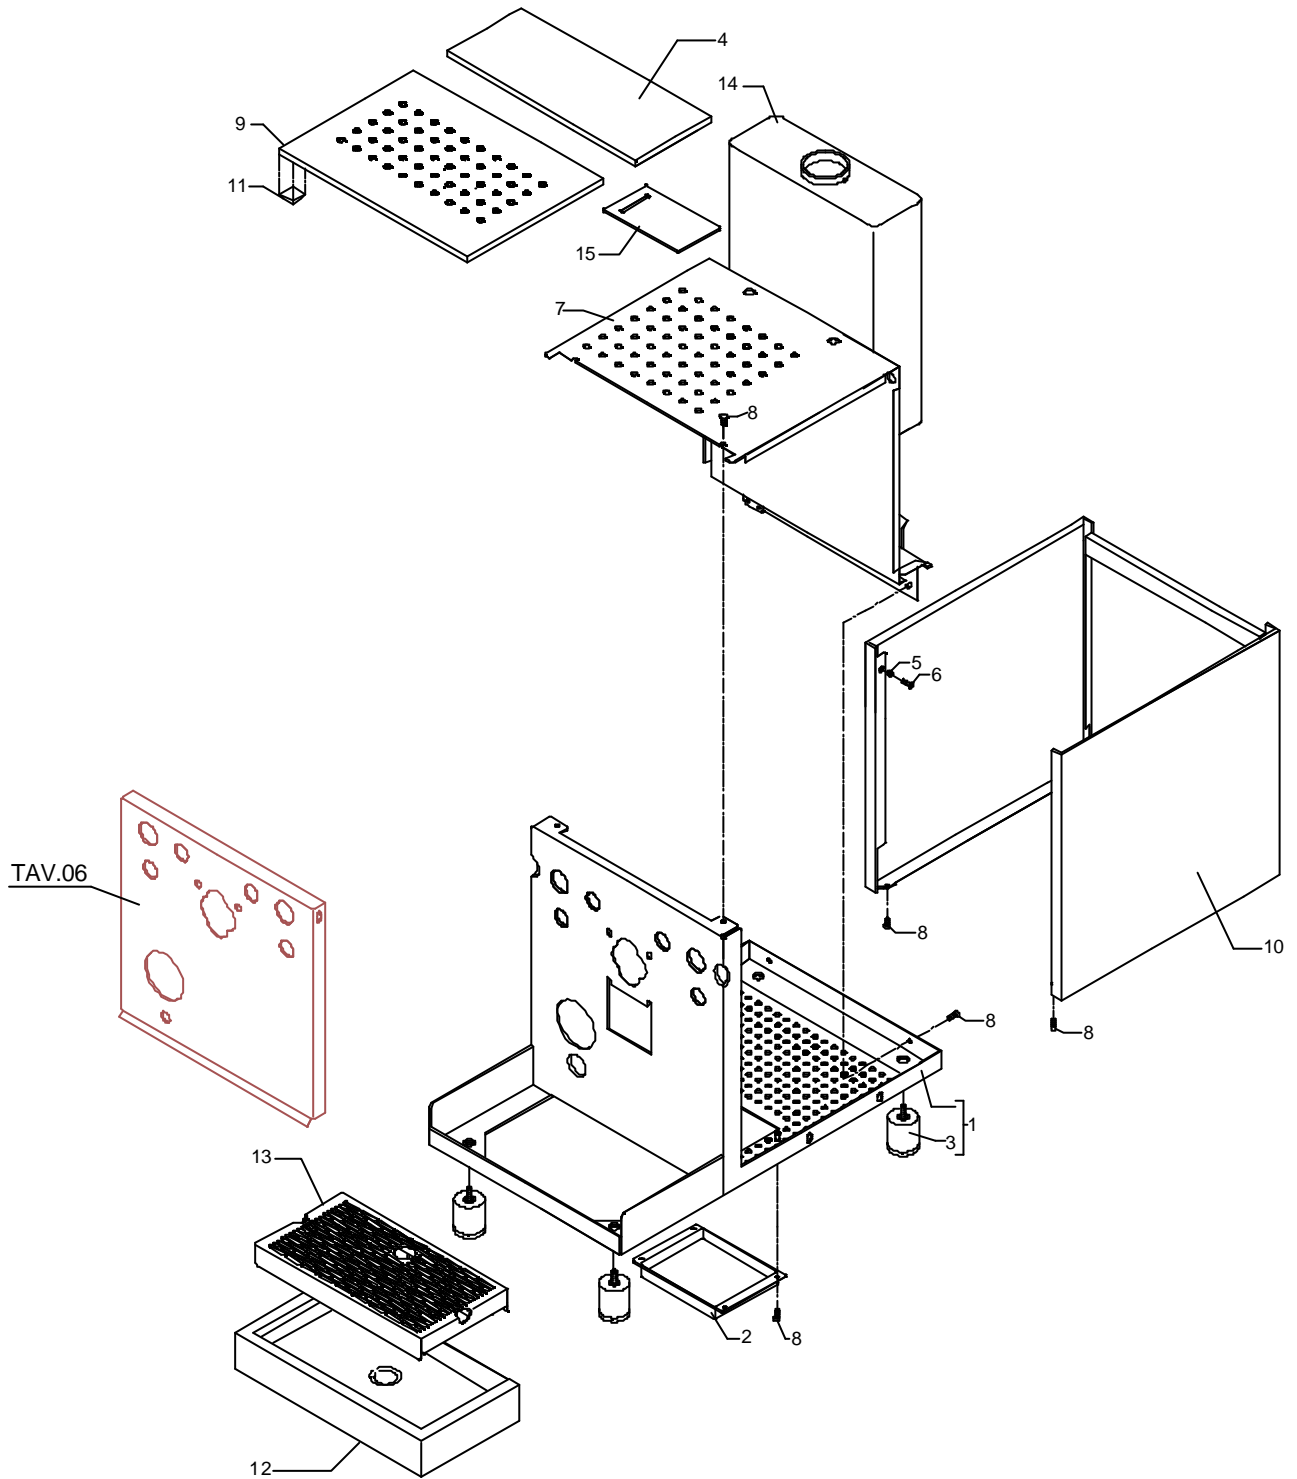

BZ10

POS	DESCRIPTION	CODE	REFERENCE
1	ASSEMBLY BLACK CHASSIS	5964593	-
2	HEATING ELEMENT PROTECTION	5373102.01	-
3	FEET M10 D40X46	7474218	-
4	TRAY COVER STAINLESS	5073020LW	-
5	BUSHING D10 X 4.2 OT	5220818	-
6	SCREW TPS M4X10	7817004	-
7	TANK SUPPORT	5963068	-
8	SCREW TCEI M4X16	7816004	-
9	CUPS-HEATER GRID BZ07 BA	5074621LW	-
10	BODY STAINLESS STEEL POLISHED	5344031	-
11	ADHESIVE FEET 12,7 H5,8	7474217	-
12	DRIP TRAY	5340510	-
13	DRAIN GRID	5074622LW	-
14	TANK 3 LT. CAPACITY	7373003	-
15	SUPPORT	5125705	-

POS	DESCRIPTION	CODE	REFERENCE
1	SURPRESSION VALVE BODY	5283049	-
2	OR GASKET 105 VITON	7496018	-
3	GASKET-HOLDER	5224615	-
4	CALIBRATED SPRING D1 H26 AISI 302	5471506.01	-
5	CALIBRATED SPRING D0.45 H22 AISI 302	5471505	-
6	STRAIGHT FITTING M12 H26.5 OT	5302017	-
7	GASKET D8 X 4 EPT 70SH	5493001	-
8	GASKET-HOLDER	5224619	-
9	OR GASKET 114 VITON	7496052	-
10	RUBBER-HOLDER FITTING	5302072	-
11	ASSEMBLY SURPRESSION VALVE 12BAR	5965165	-
12	NUT 1/8"G H3	5221844	-
13	FITTING	7304514	-
14	OR GASKET 105 VITON	7496018	-
15	VALVE	7452512	-
16	OR GASKET D7.2X1.9 NBR 70SH	7496085	-
17	UNION ELBOW 1/8"G MF OT	7304507	-
18	FOTTING 1/8"G MF	5225411	-
19	UNION ELBOW M12X1/8"G	5301504	-
21	SOLENOID VALVE COIL 220/230V PARKER	7630328	-
21	SOLENOID VALVE COIL 110V PARKER	7630327	-
21	SOLENOID VALVE COIL 240V PARKER	7630329	-
22	SOLENOID VALVE 2 WAY 230V PARKER	7702310	-
22	SOLENOID VALVE 2 WAY 115V PARKER	7701111	-
22	SOLENOID VALVE 2 WAY 240V PARKER	7702409	-
23	HOSE 8X5 L=200 SILICONE	5194586	-
24	FITTING "Y"	7303033	-
25	HOSE 6X4 L=300 SILICONE	5194548	-
26	HOSE 6X4 L=150 SILICONE	5194581.01	-
27	BOILER LOAD HOSE	5162303.01LL	-