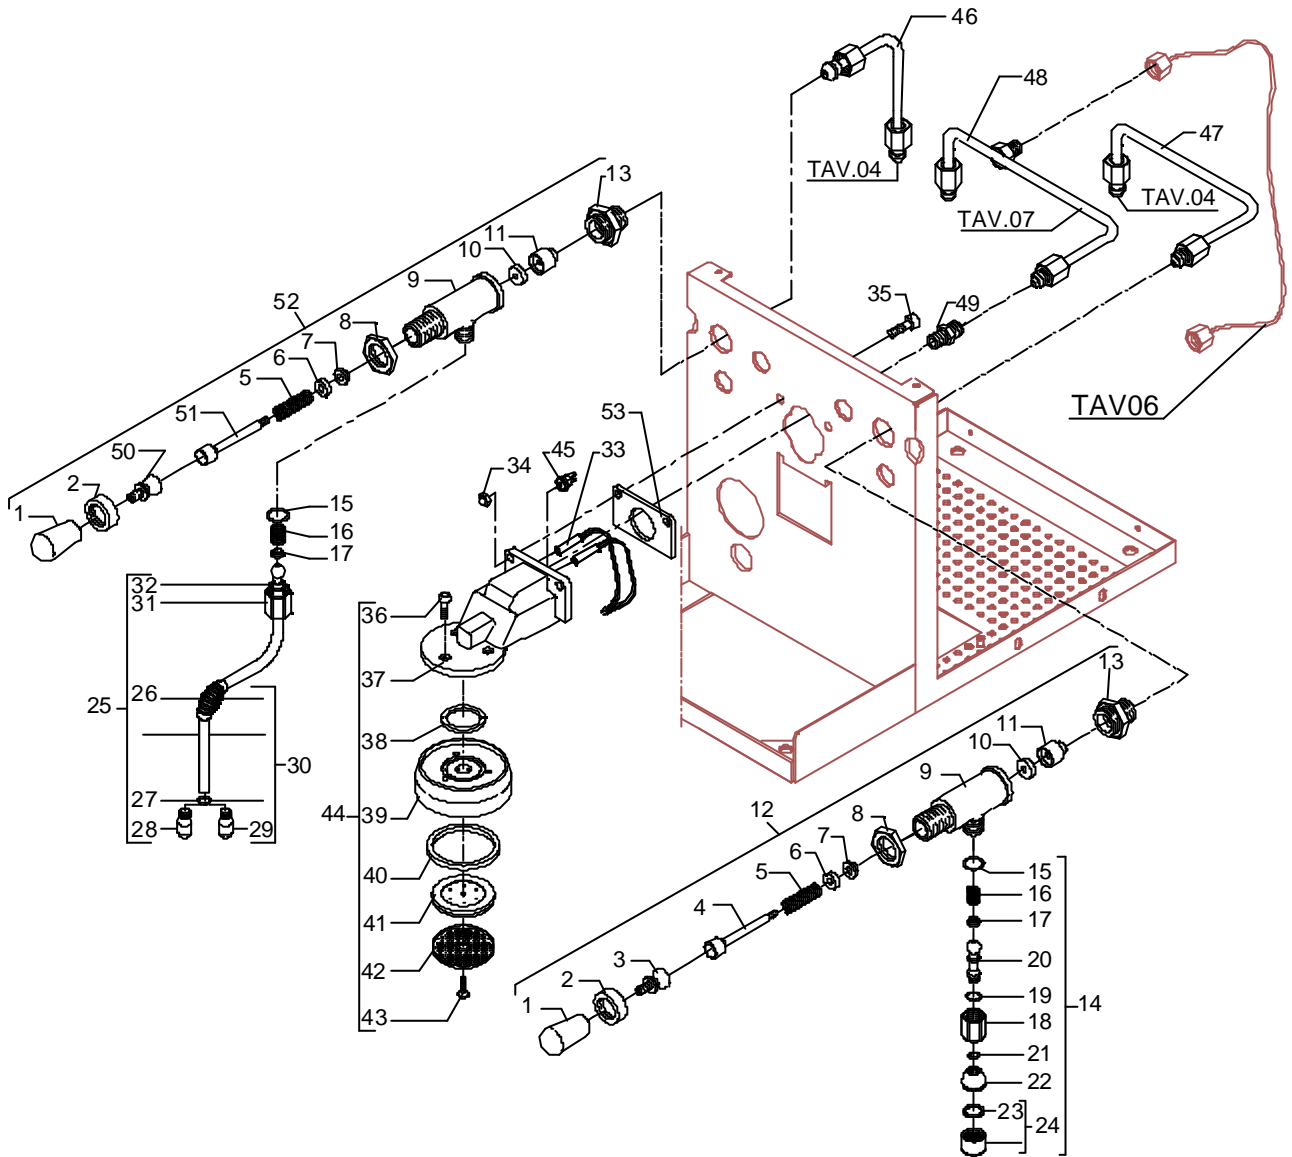

POS	DESCRIPTION	CODE	REFERENCE
1	LEVER KNOB	7371511.01	-
2	RING NUT 3/8"G H17	5222823EC	-
3	ARTICULATION M8 INOX	5225608	-
4	SHAFT D12X47	5260203DL	-
5	SPRING	5471513	-
6	WASHER D11	5221837	-
7	GASKET D12 X 6 PTFE GRAPHITIZED	5494004	-
8	NUT 3/8"G ES.22X5	5221826EC	-
9	TAP BODY OT	5283047EC	-
10	GASKET D11X4X4 EPT 70 (C6)	5496042	-
11	GASKET-HOLDER	5224603	-
12	ASSEMBLY TAP	5964069	-
13	FITTING M14XM13 H26	5225410	-
14	ASSEMBLY WATER HOSE	5966548	-
15	OR GASKET 121	7496072	-
16	SPRING	5471532	-
17	COMPLETE CUP	5220606	-
18	NUT 3/8"G	5221872EC	-
19	OR GASKET 115 EP856	7496073	-
20	WATER HOSE D14 H44 OT CHROMED	5225607CM	-
21	OR GASKET 108 VITON	7496003	-
22	WATER HOSE TERMINAL D23.5X18 OT CHROMED	5226610CM	-
23	GASKET D20.5X15 H1.5 NBR 70SH	5493003	-
24	WATER HOSE TERMINAL D23.5 H16 OT CHROMED	5226601CM	-
25	ASSEMBLY STEAM HOSE TERMINAL 4 HOLES	7479958	-
26	INSULATING	7371003	-
27	OR GASKET D4.5X1.5 NBR 70	7496083	-
28	TERMINAL 4 HOLES	7305010	-
29	TERMINAL 2 HOLES	5226601	-
30	ASSEMBLY STEAM HOSE TERMINAL 2 HOLES	7479975	-
31	NUT 3/8"G	5221872EC	-
32	OR GASKET 115 EP856	7496073	-
33	ASSEMBLY HEATING ELEMENT 230V 50W	5963098	-
33	ASSEMBLY HEATING ELEMENT 110V 50W	5963097	-
34	CAP NUT M8 ES.14 H17 OT CHROMED	5221863CM	-
35	SCREW M8X20 UNI5931 A2	7816014	-
36	SCREW TCEI M5X12 UNI 5931 A2	7816001	-
37	DELIVERY GROUP BODY	5283046CM	-
38	OR GASKET 139 VITON	7496004	-
39	COUPLING RING OT CHROMED	5280502CM	-
40	GASKET H 9,3 NBR 75SH	7493016	-
41	SHOWER-HOLDER D57OT	5285501	-
42	SHOWER D57 AISI 304	5470501	-
43	SCREW TPS M5X16 DIN 963 A2	7817001	-
44	ASSEMBLY DELIVERY GROUP	5963548.01	-
45	THERMIC SAFETY DEVICE 250V 95°C AUTOMATIC	7634808	-
46	STEAM TAP HOSE	5162301LL	-
47	WATER TAP HOSE	5162310LL	-
48	GROUP-SOLENOID VALVE HOSE	5162309LL	-
49	STRAIGHT FITTING 1/8"G OT	7304502	-
50	ARTICULATION M8 INOX	5225610	-
51	SHAFT D12X47	5260204DL	-
52	ASSEMBLY TAP	5964074	-
53	INSULATING	7493013	-